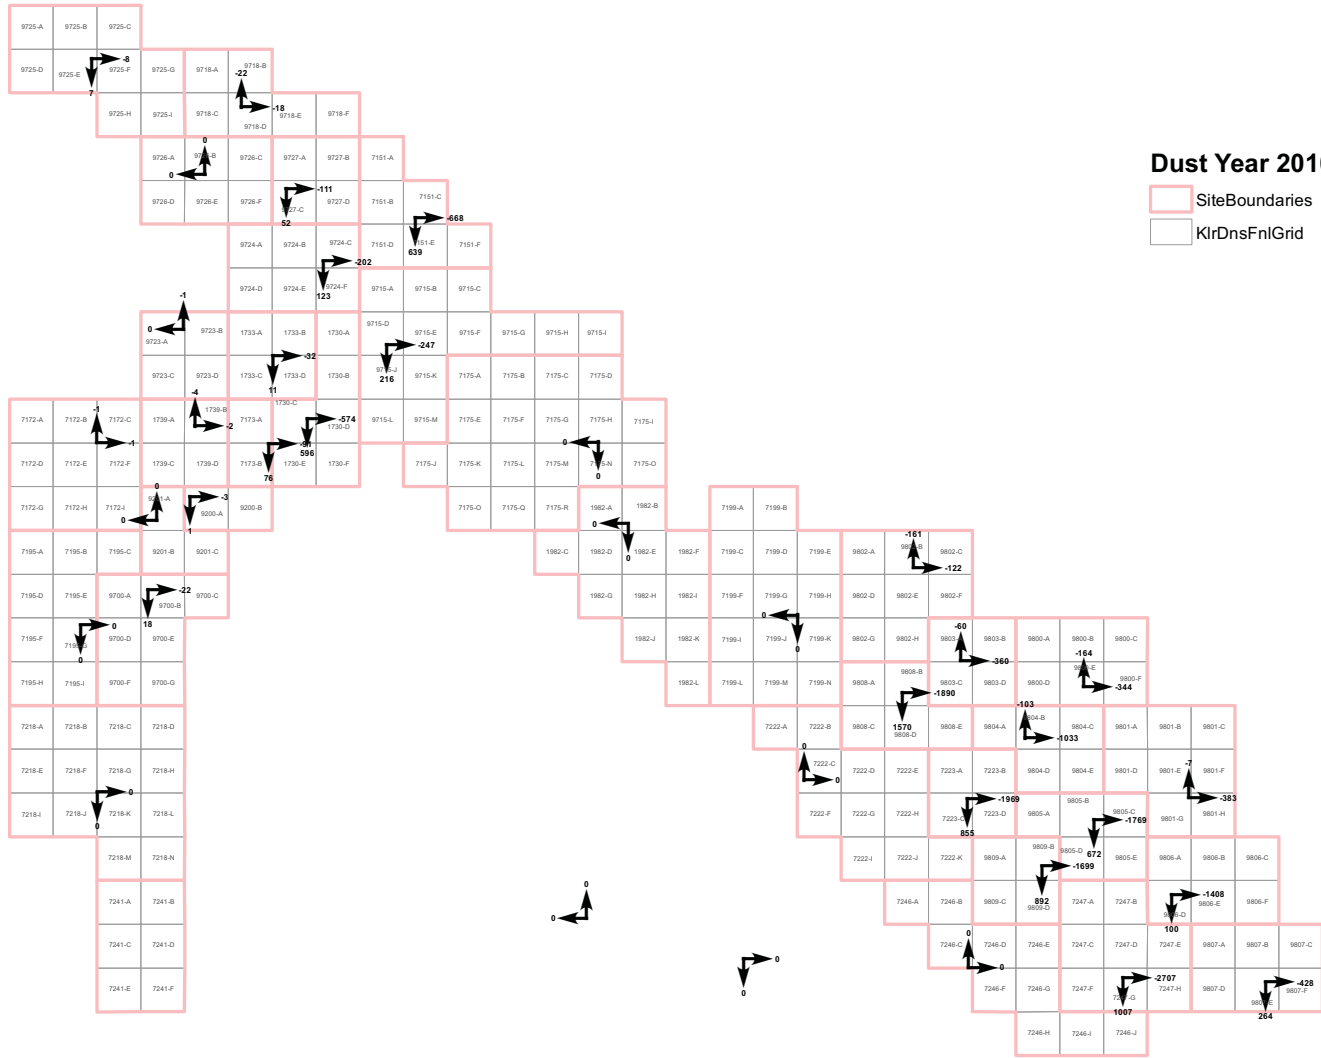

# Sand Flux XY Components

Dust Year 2009-2010

- SiteBoundaries
- KlrDnsFnlGrid

0 0.25 0.5 0.75 Miles

# Sand Flux XY Components