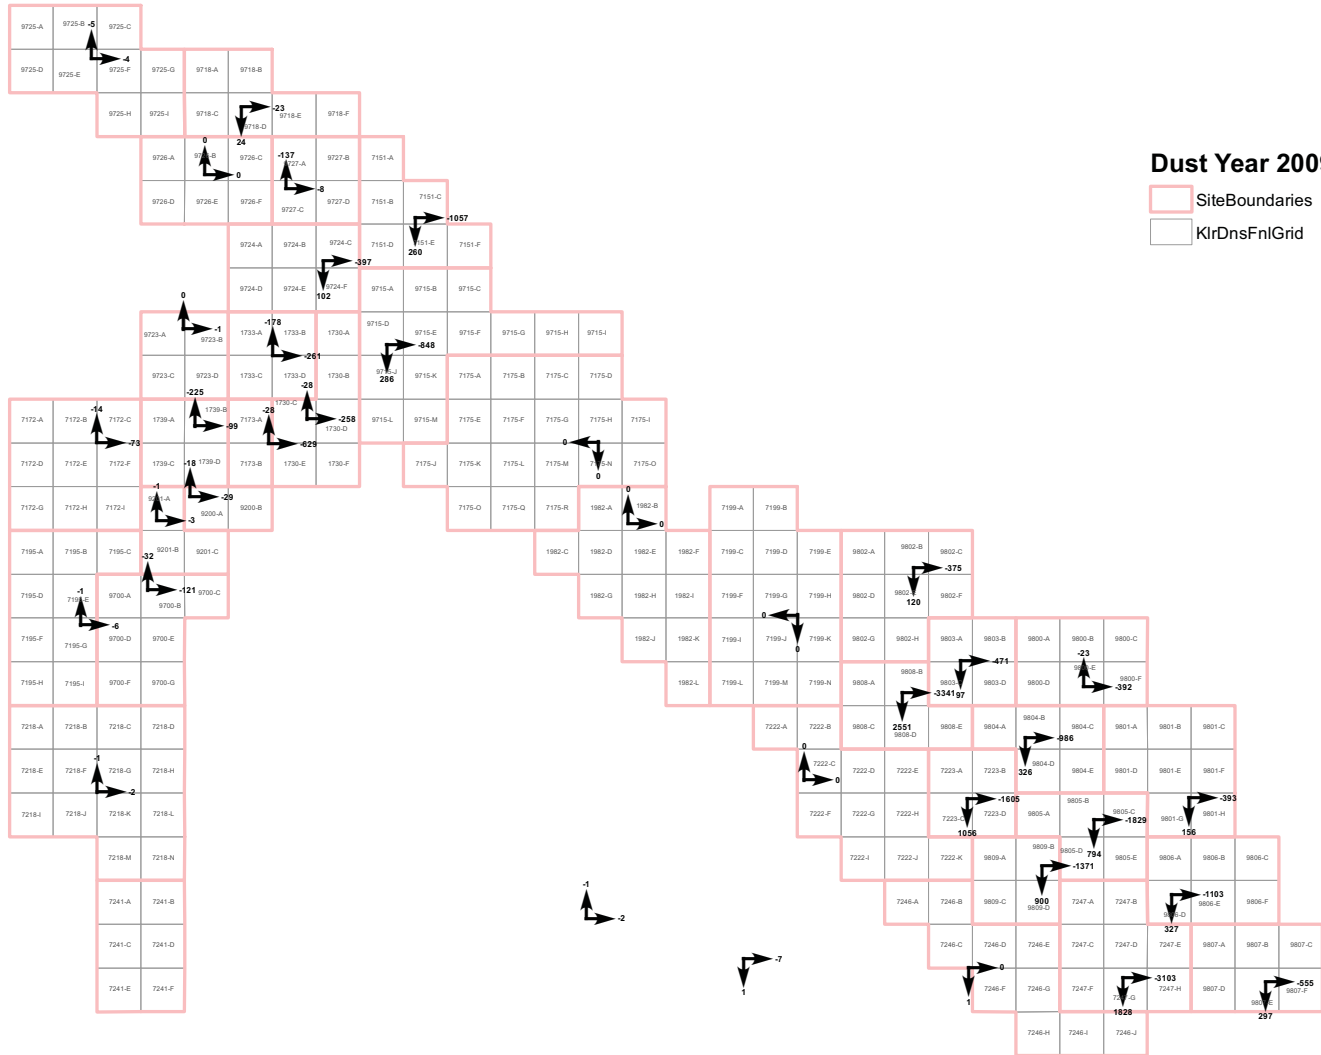

# Sand Flux XY Components

Dust Year 2009-2010

- SiteBoundaries
- KlrDnsFnlGrid

0 0.25 0.5 0.75 Miles

# Sand Flux XY Components