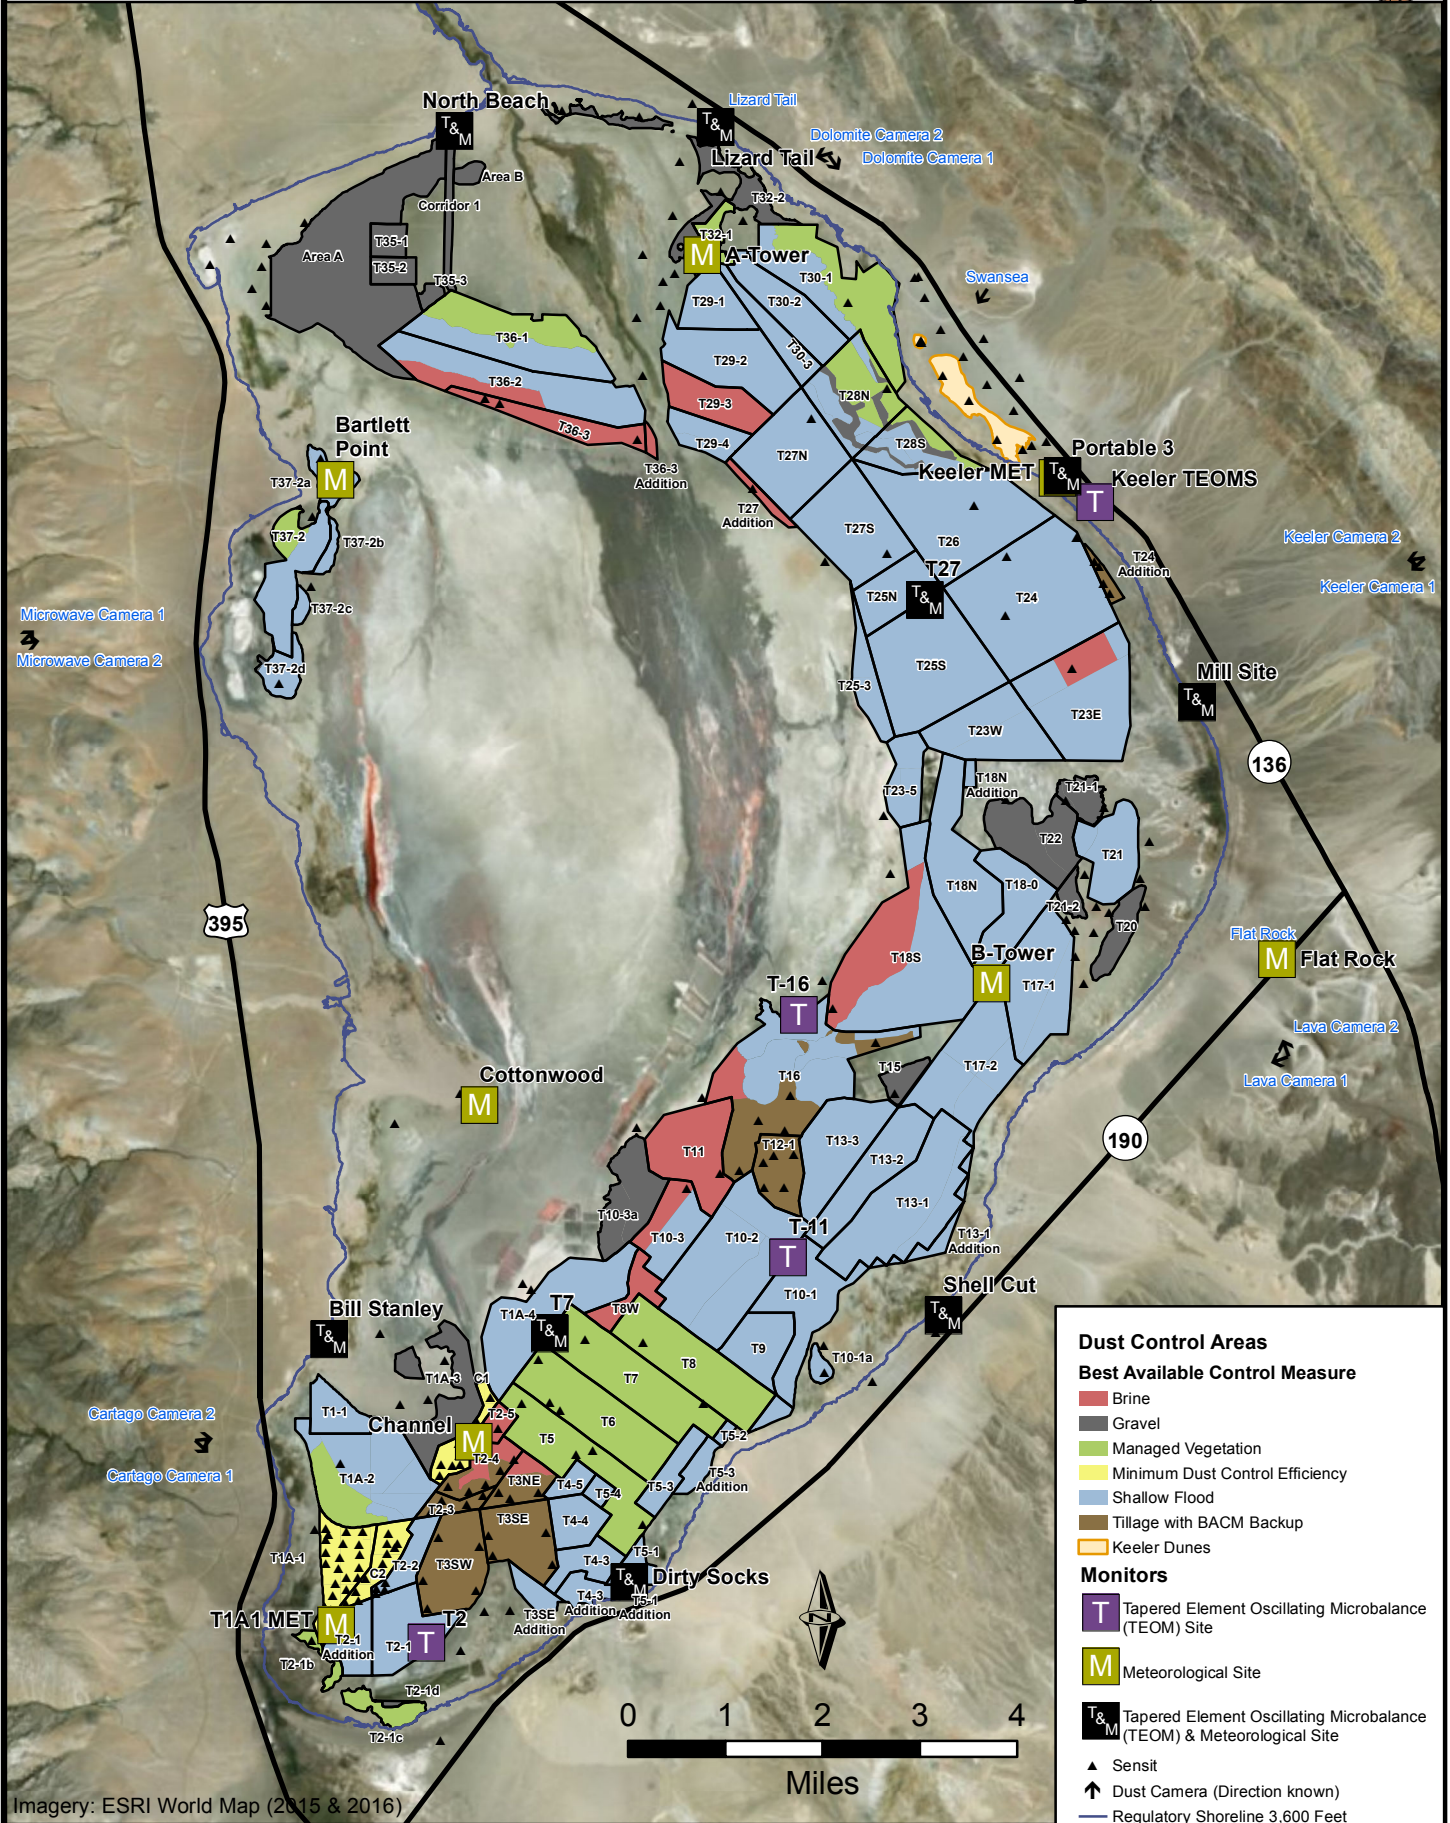

# Owens Lake Dust Control Status - January 1, 2018

Imagery: ESRI World Map (2015 & 2016)